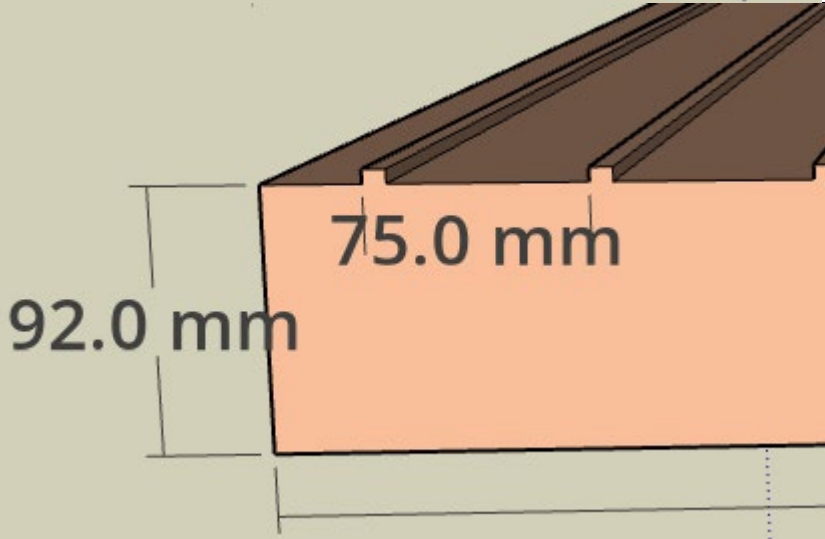

Model BriisoPIR21

600\*1200 mm

32/37 mm

11,03£ pr m<sup>2</sup>

Model BriisoPIR21

600\*1200 mm

92/97 mm

28,92£ pr m<sup>2</sup>

Model BriisoPIR21

600\*1200 mm

142/147 mm

44,64£ pr m<sup>2</sup>

Prices are valid for 200,000m<sup>2</sup> per year, full haul. Excl. VAT and pallets which are added