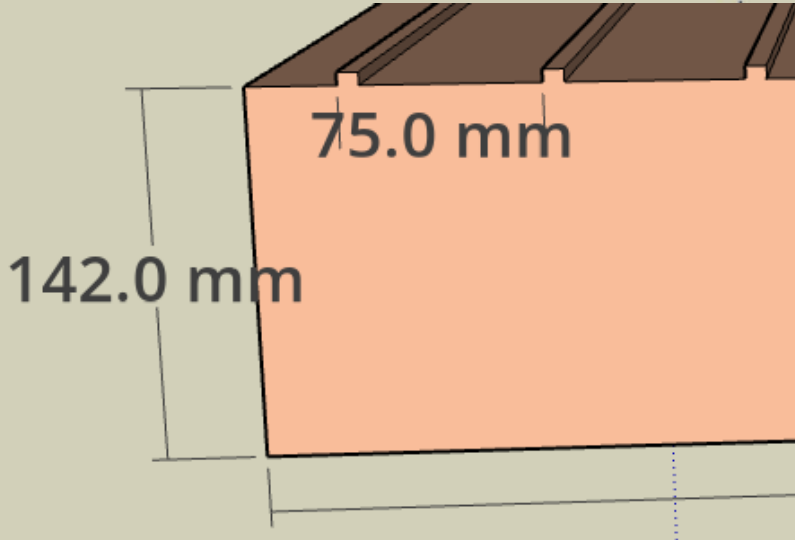

Model BriisoPIR21

600\*1200 mm

32/37 mm

11,03£ pr m<sup>2</sup>

Model BriisoPIR21

600\*1200 mm

92/97 mm

28,92£ pr m<sup>2</sup>

Model BriisoPIR21

600\*1200 mm

142/147 mm

44,64£ pr m<sup>2</sup>

Prices are valid for 200,000m<sup>2</sup> per year, full haul. Excl. VAT and pallets which are added